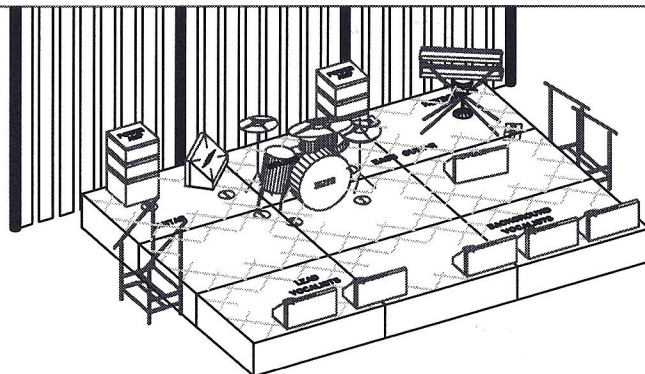

# LEGEND

- 7 - Sound Monitors - Wedge Shaped
- 6 - Microphones - Instrument
- 5 - Microphones - Vocal
- 1 - Drum Kit
- 2 - Stools
- 1 - Keyboard Rack
- 3 - Pipe and Drape Section
- 3 - Direct Input Boxes
- 2 - Stairs - 2-Step w/Railing
- 9 - Stage Modules - 6' x 8' x 24'

*Set to right*

*Set to left*

*Please set the vocals opposite this diagram. Thanks  
Hanny*

**JOHNNY WHITE & THE ELITE BAND**  
STAGE PLOT (9 - PIECE)

**ShowTranz, Inc**

**919-682-0077**

SCALE: 1" = 5'

05/24/00