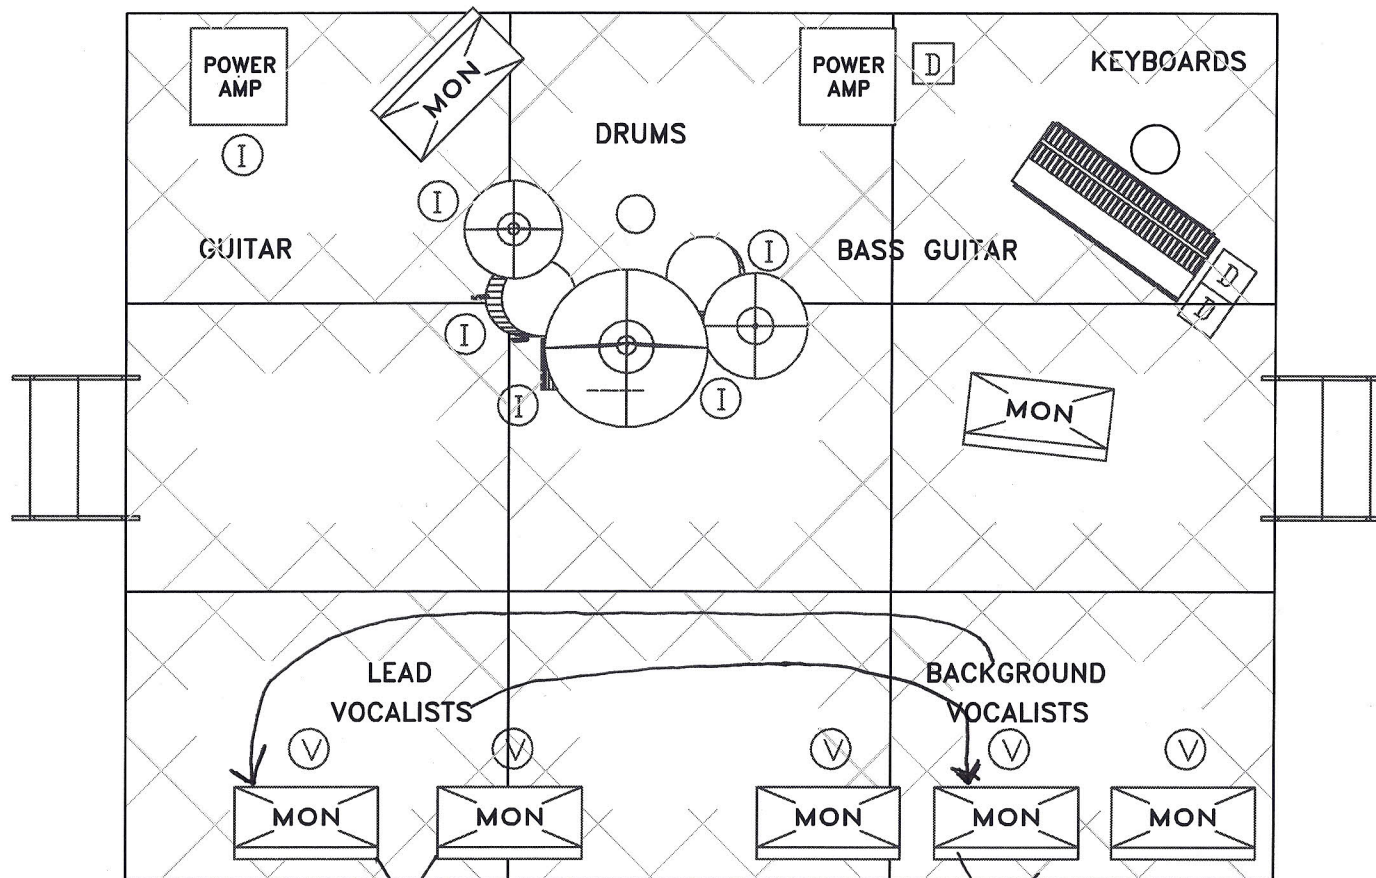

# LEGEND

- 7 - Sound Monitors - Wedge Shaped
- 6 - Microphones - Instrument
- 5 - Microphones - Vocal
- 1 - Drum Kit
- 2 - Stools
- 1 - Keyboard Rack
- 3 - Pipe and Drape Section
- 3 - Direct Input Boxes
- 2 - Stairs - 2-Step w/Railing
- 9 - Stage Modules - 6' x 8' x 24'

*Set to right*

*Set to left*

*Please set the vocals opposite this diagram. Thanks  
Hanny*

**JOHNNY WHITE & THE ELITE BAND**  
STAGE PLOT (9 - PIECE)

**ShowTranz, Inc**

**919-682-0077**

SCALE: 1" = 5'

05/24/00

00289 A